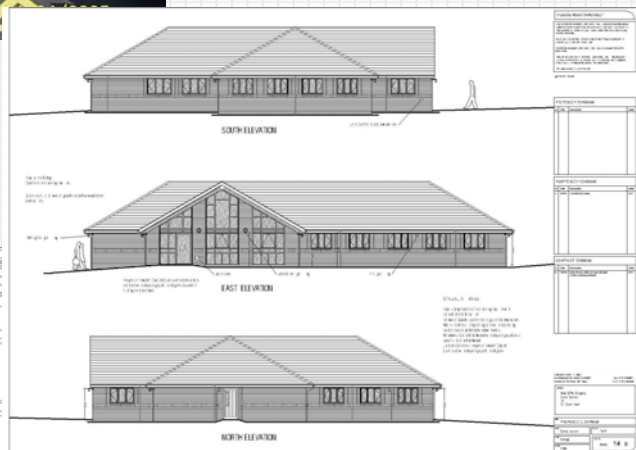

NIBLETT *architecture*

Earls Barton Surgery

Completed—2005
Size—475 m²
Design / Project management—Neil Niblett & Associates Ltd.