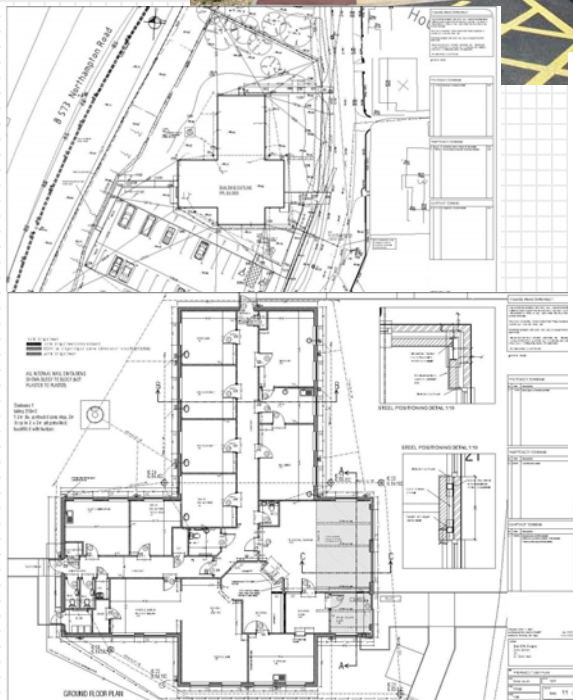

NIBLETT *architecture*

Earls Barton Surgery

Completed—2005
Size—475 m²
Design / Project management—Neil Niblett & Associates Ltd.