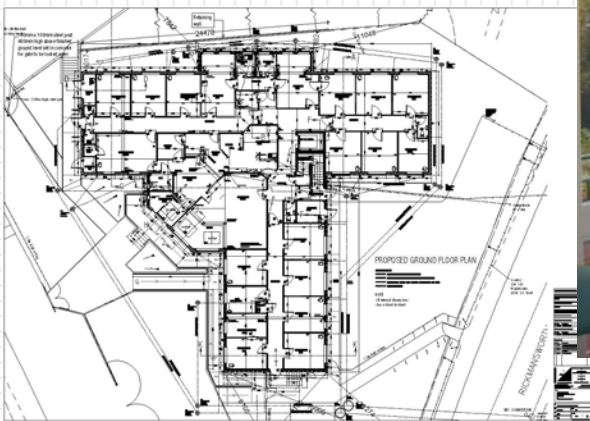

NIBLETT *architecture*

**Northwood
Surgery**

Completed—2006
Size—1050 m2
Design / Project management—
Neil Niblett & Associates Ltd.