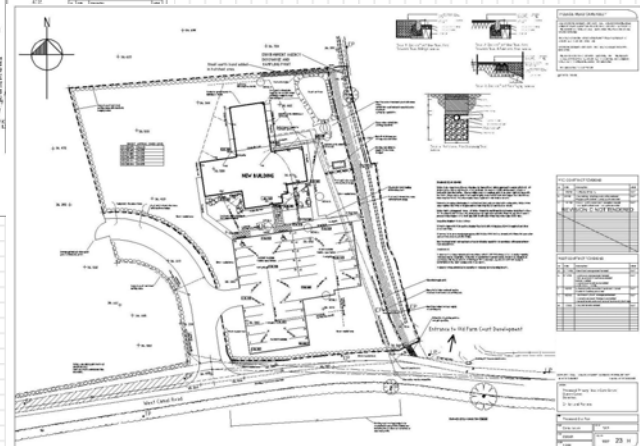

NIBLETT *architecture*

Queen Camel Medical Centre

Completed—2004
Size—600 m²
Design / Project management—Neil Niblett
& Associates Ltd.