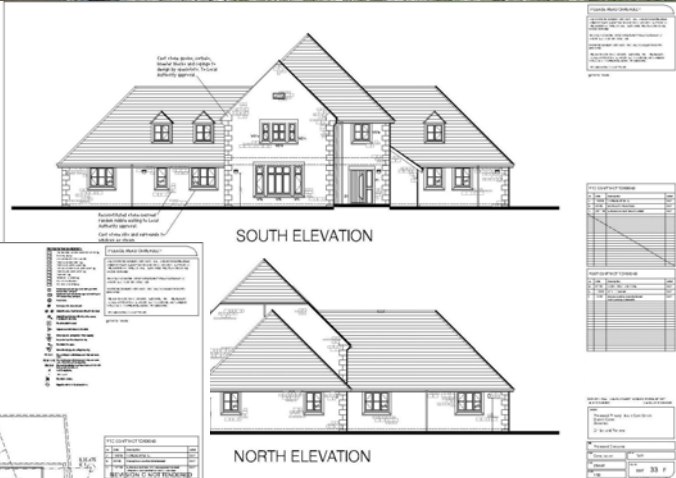

NIBLETT *architecture*

Queen Camel Medical Centre

Completed—2004
Size—600 m²
Design / Project management—Neil Niblett
& Associates Ltd.