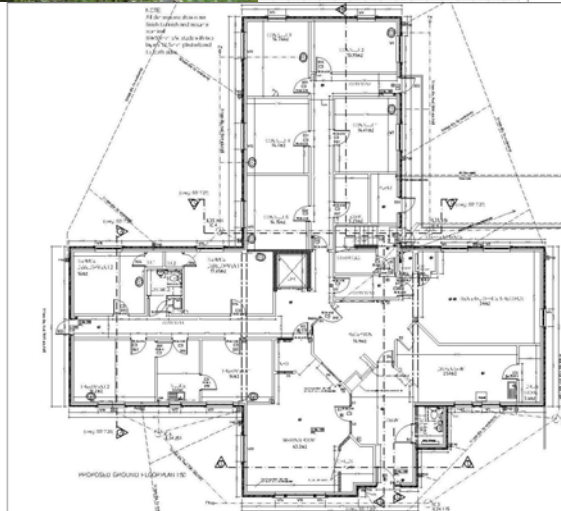

NIBLETT *architecture*

Queen Camel Medical Centre

Completed—2004
Size—600 m²
Design / Project management—Neil Niblett
& Associates Ltd.